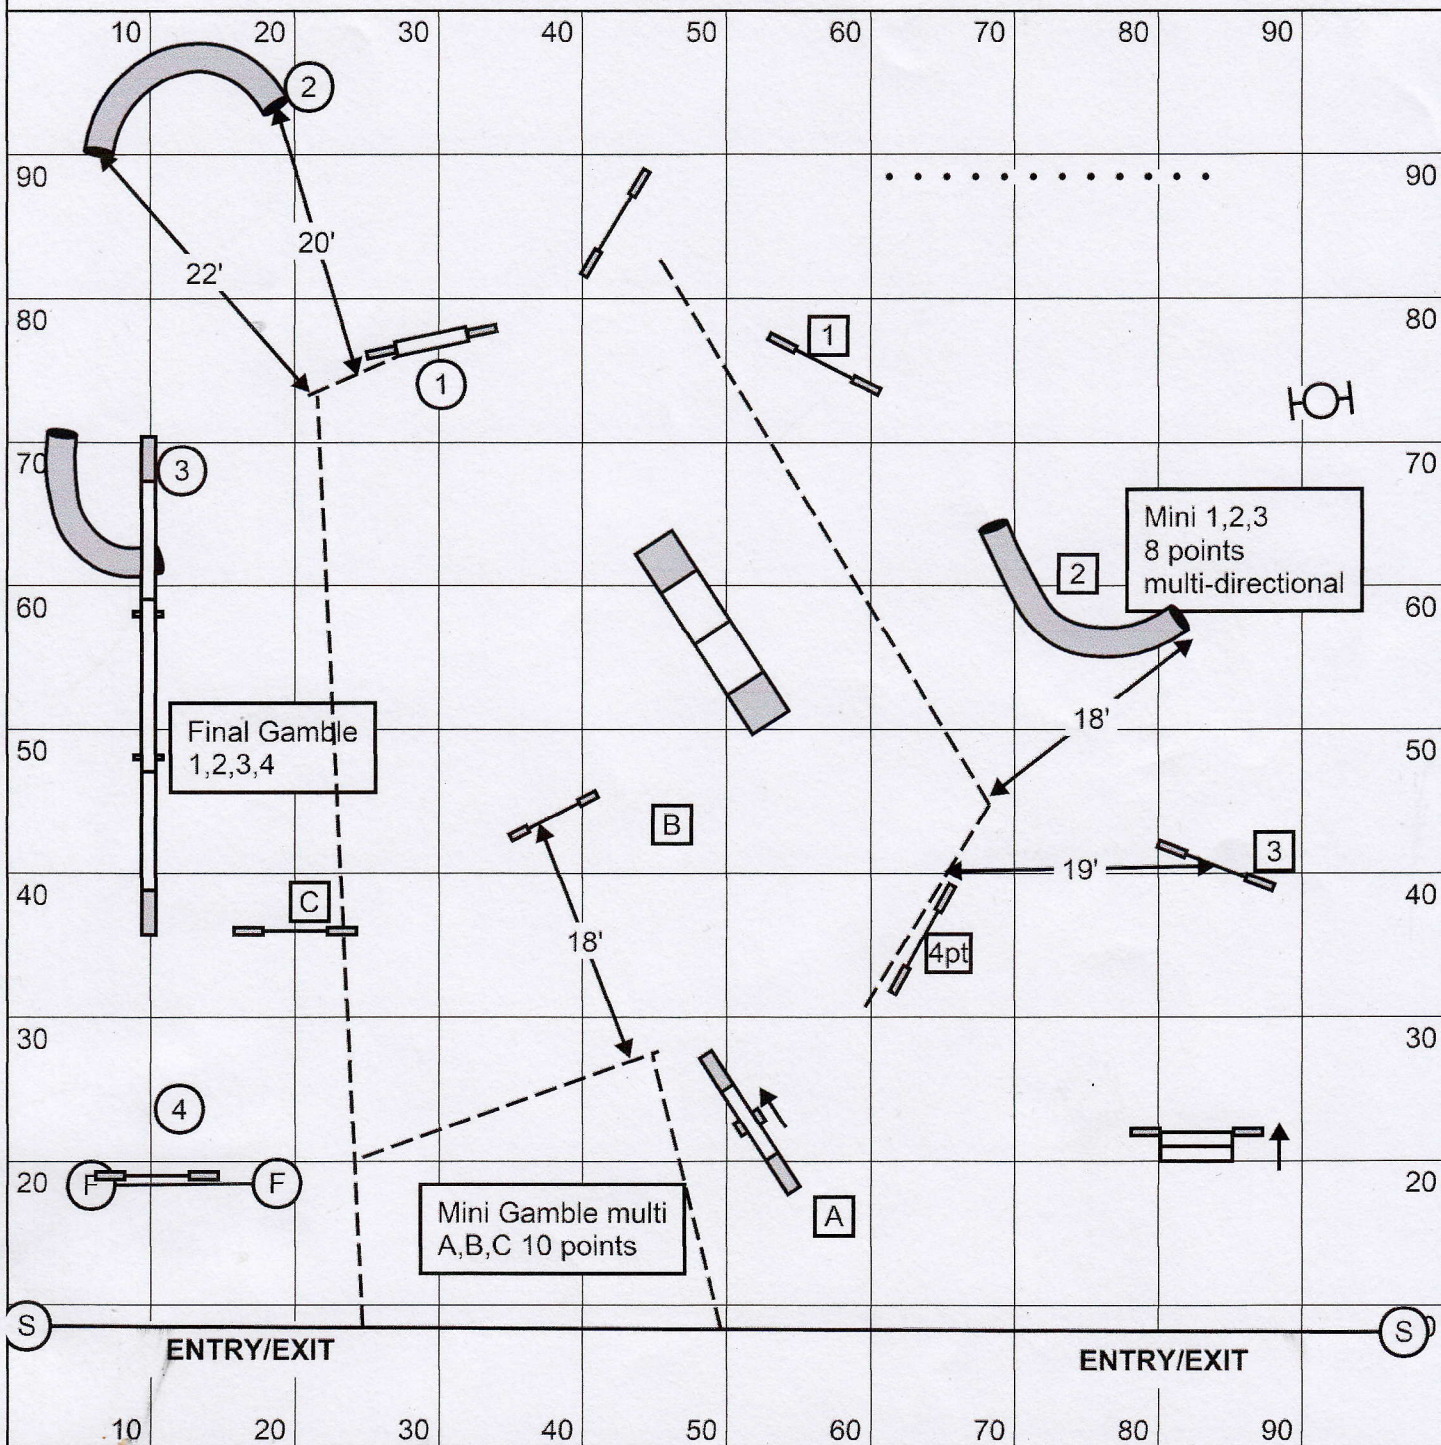

MAX Course time 128

REGIONALS STANDARD - Designed by Sherry Taylor **Judged by** *Sherry Taylor* ~ 178 yards

Actual yards

193

62

Open @ 3.1
20R 24R 16S 20S

67

Medium @ 2.9
12R 16R 8S 12S

Regional Jumpers

Designed by Sharon Ransom

Judged by: Dave Langer

Est. Yds: 168 Actual: 176 Med = 3.7 yps Open = 4.1 yps

Mini (Med + 5) = 53

Mini Vets = 64

Medium = 48

Med Vets = 58

Open = 43

Open Vets = 52

Regionals Gamblers

Judged by: Dave Hansen
 Designer: Tracey Mallinson

Opening 40 seconds

Closing:

21 sec Open Reg/Spec

23 sec Med Reg/Spec.