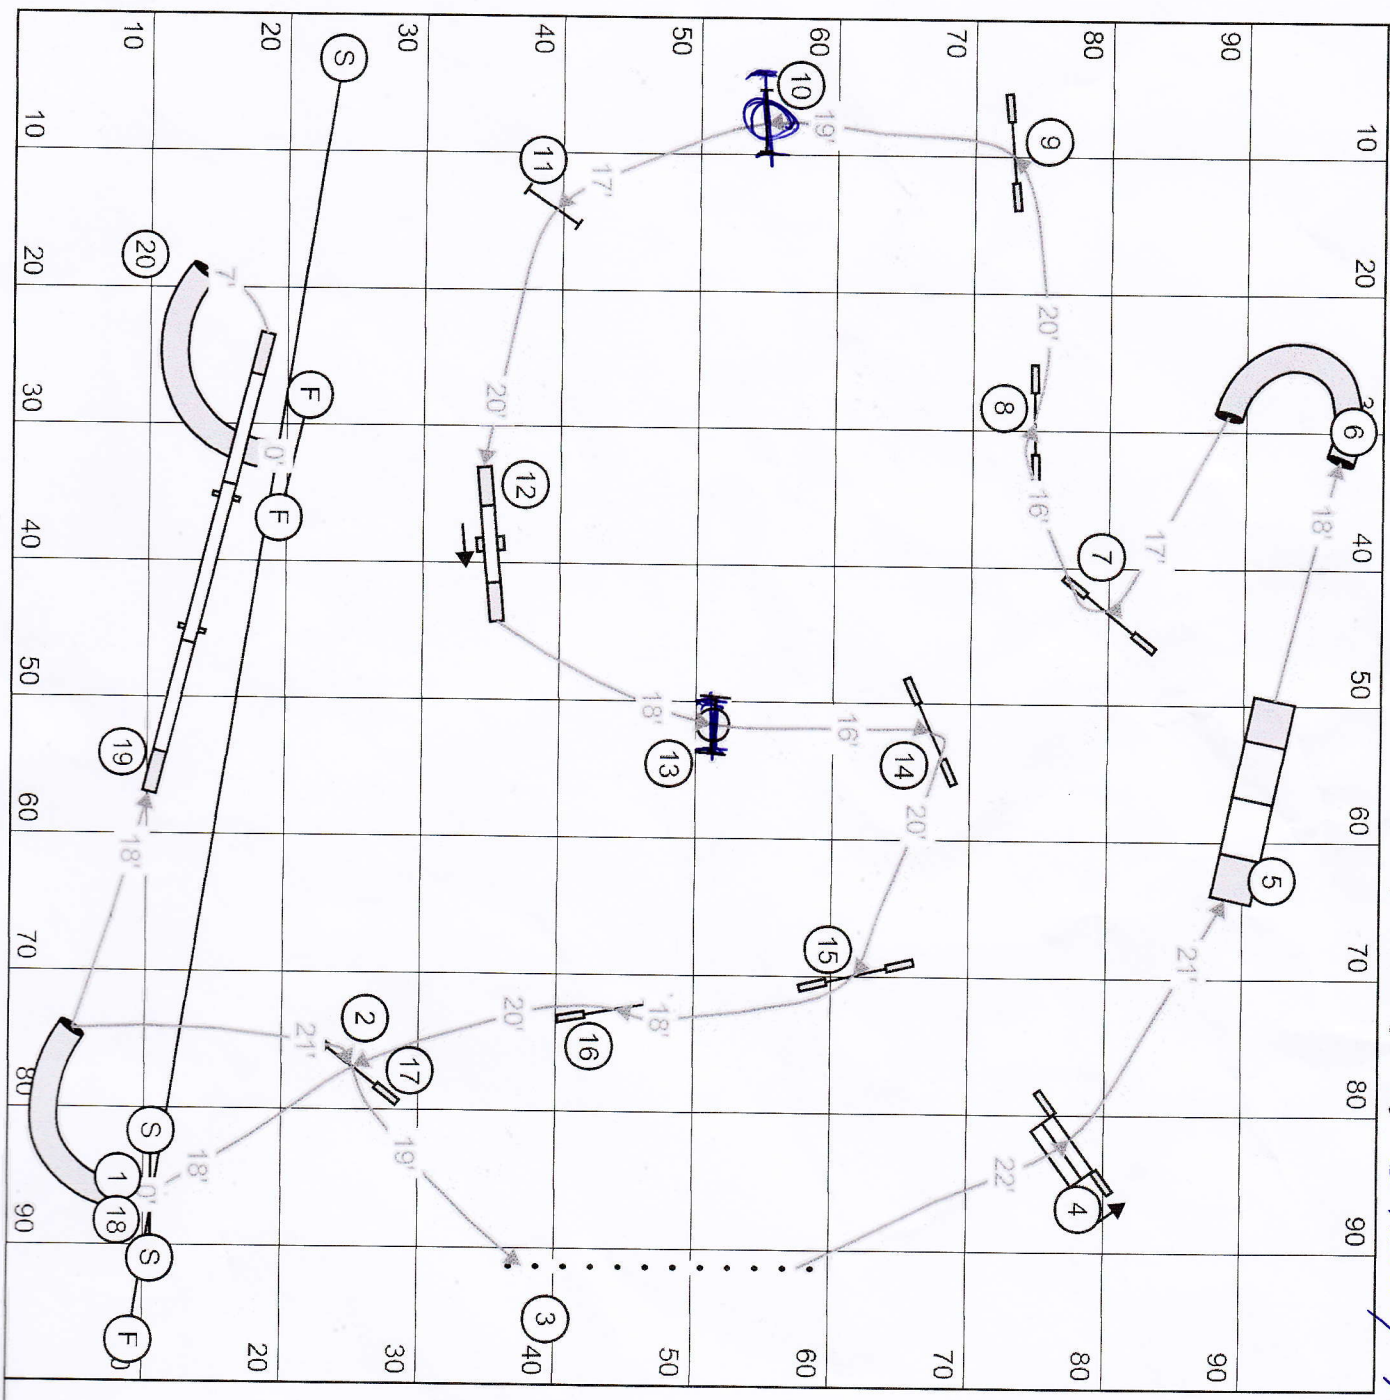

Regionals Standard

Judged by: *Tracey Mallinson*
 Designer: Tracey Mallinson

Approx 163 yards Actual 186

Regular / Specials

Open - 3.1 yps 60
 Medium - 2.8 yps 66
 Mini + 5 71

Veterans

Open Vet 72
 Medium Vet 79
 Mini Vet 85

MAX Course time 128

REGIONALS STANDARD - Designed by Sherry Taylor **Judged by** *Sherry Taylor* ~ 178 yards

Actual yards

193

62

Open @ 3.1
20R 24R 16S 20S

67

Medium @ 2.9
12R 16R 8S 12S

Regional Jumpers

Designed by Sharon Ransom

Judged by: Dave Langer

Est. Yds: 168 Actual: 176 Med = 3.7 yps Open = 4.1 yps

Mini (Med + 5) = 53

Mini Vets = 64

Medium = 48

Med Vets = 58

Open = 43

Open Vets = 52

Regionals Gamblers

Judged by: Dave Hansen
 Designer: Tracey Mallinson

Opening 40 seconds

Closing:

21 sec Open Reg/Spec

23 sec Med Reg/Spec.