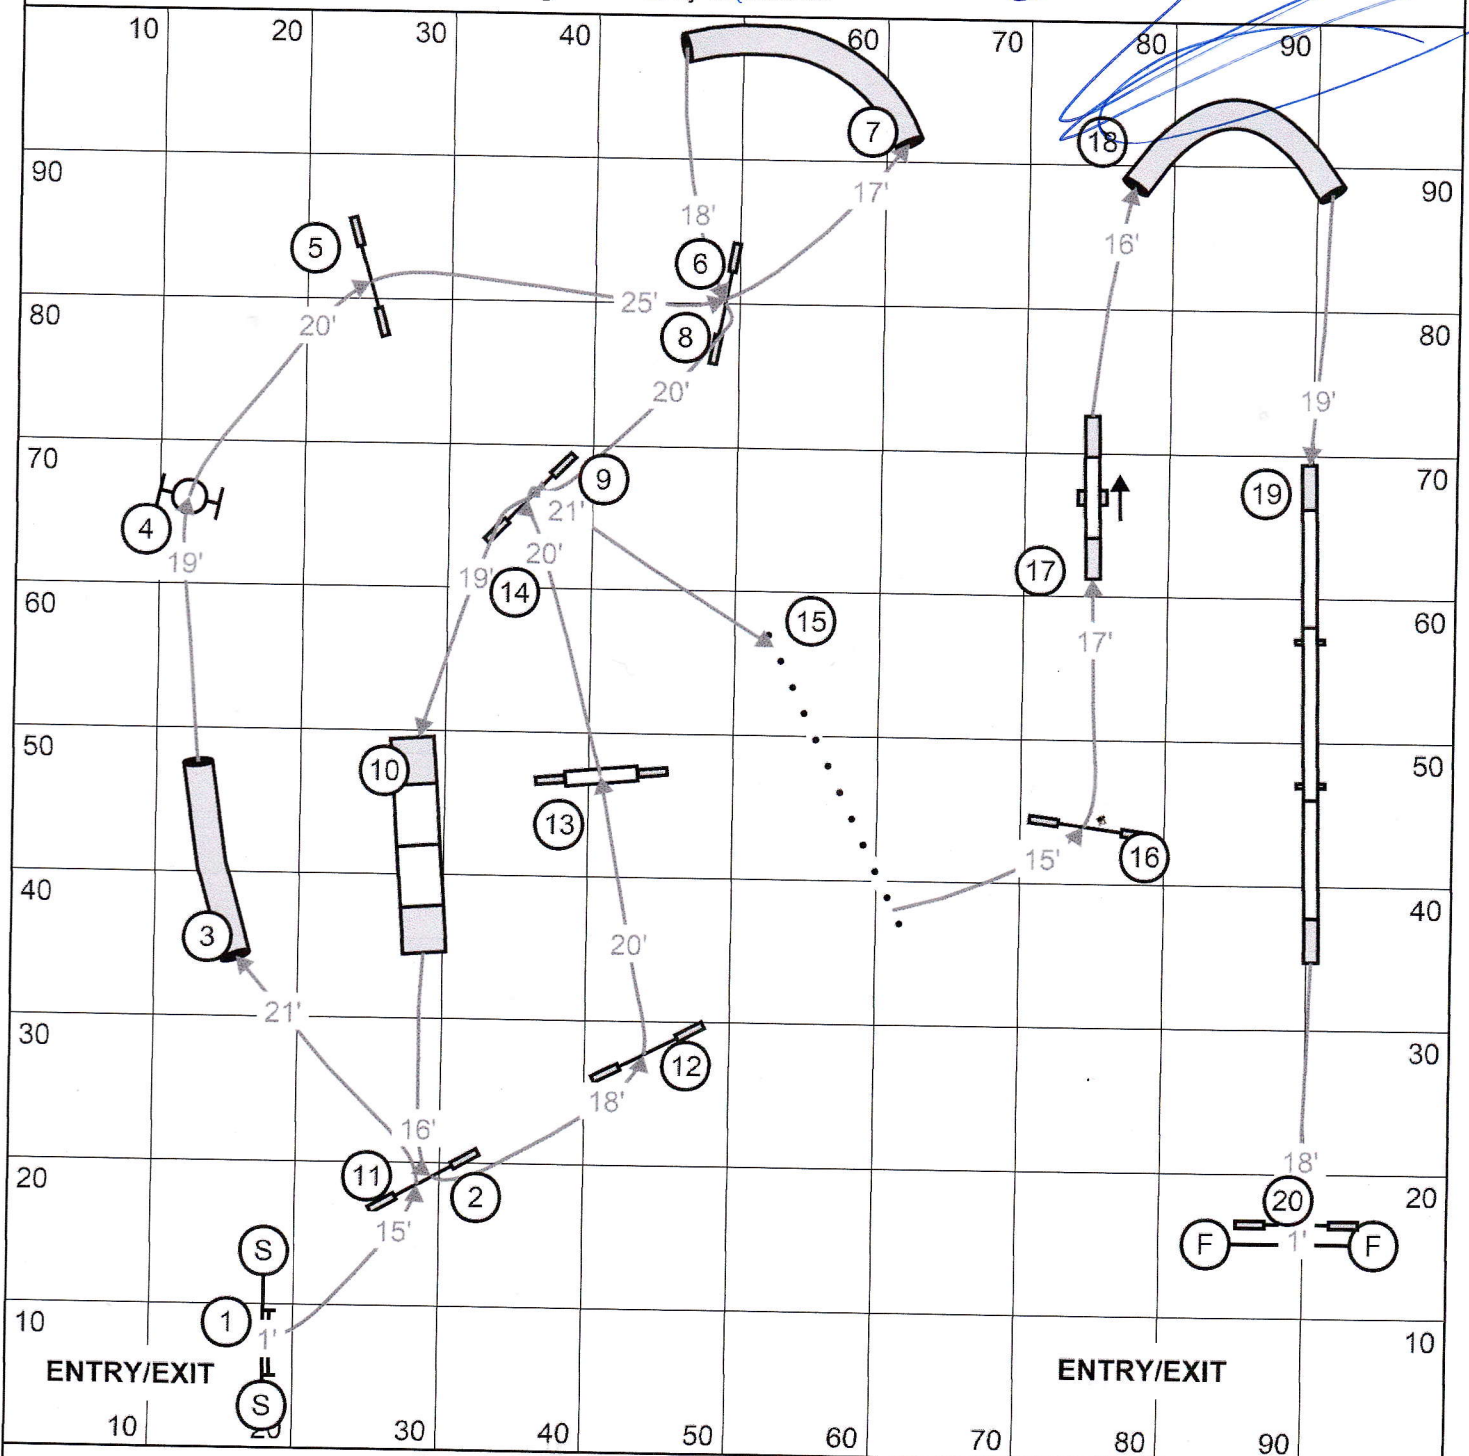

Regionals Standard

Judged by: *Tracey Mallinson*
 Designer: Tracey Mallinson

Approx 163 yards Actual 186

Regular / Specials

Open - 3.1 yps 60
 Medium - 2.8 yps 66
 Mini + 5 71

Veterans

Open Vet 72
 Medium Vet 79
 Mini Vet 85

MAX Course time 128

REGIONALS STANDARD - Designed by Sherry Taylor **Judged by** *Sherry Taylor* ~ 178 yards

Actual yards

193

62

Open @ 3.1
20R 24R 16S 20S

67

Medium @ 2.9
12R 16R 8S 12S

72

Mini
Medium + 5 seconds
8R 4S

74

Open Veteran
Open + 20%
16SD 20SD 12DD 16DD

80

Medium Veteran
Medium + 20%
8SD 12SD 4DD 8DD

86

Mini Veteran
Mini + 20%
4 SD

Open = 43

Open Vets = 52

Regionals Gamblers

Judged by: Dave Hansen
 Designer: Tracey Mallinson

Opening 40 seconds

Closing:

21 sec Open Reg/Spec

23 sec Med Reg/Spec.