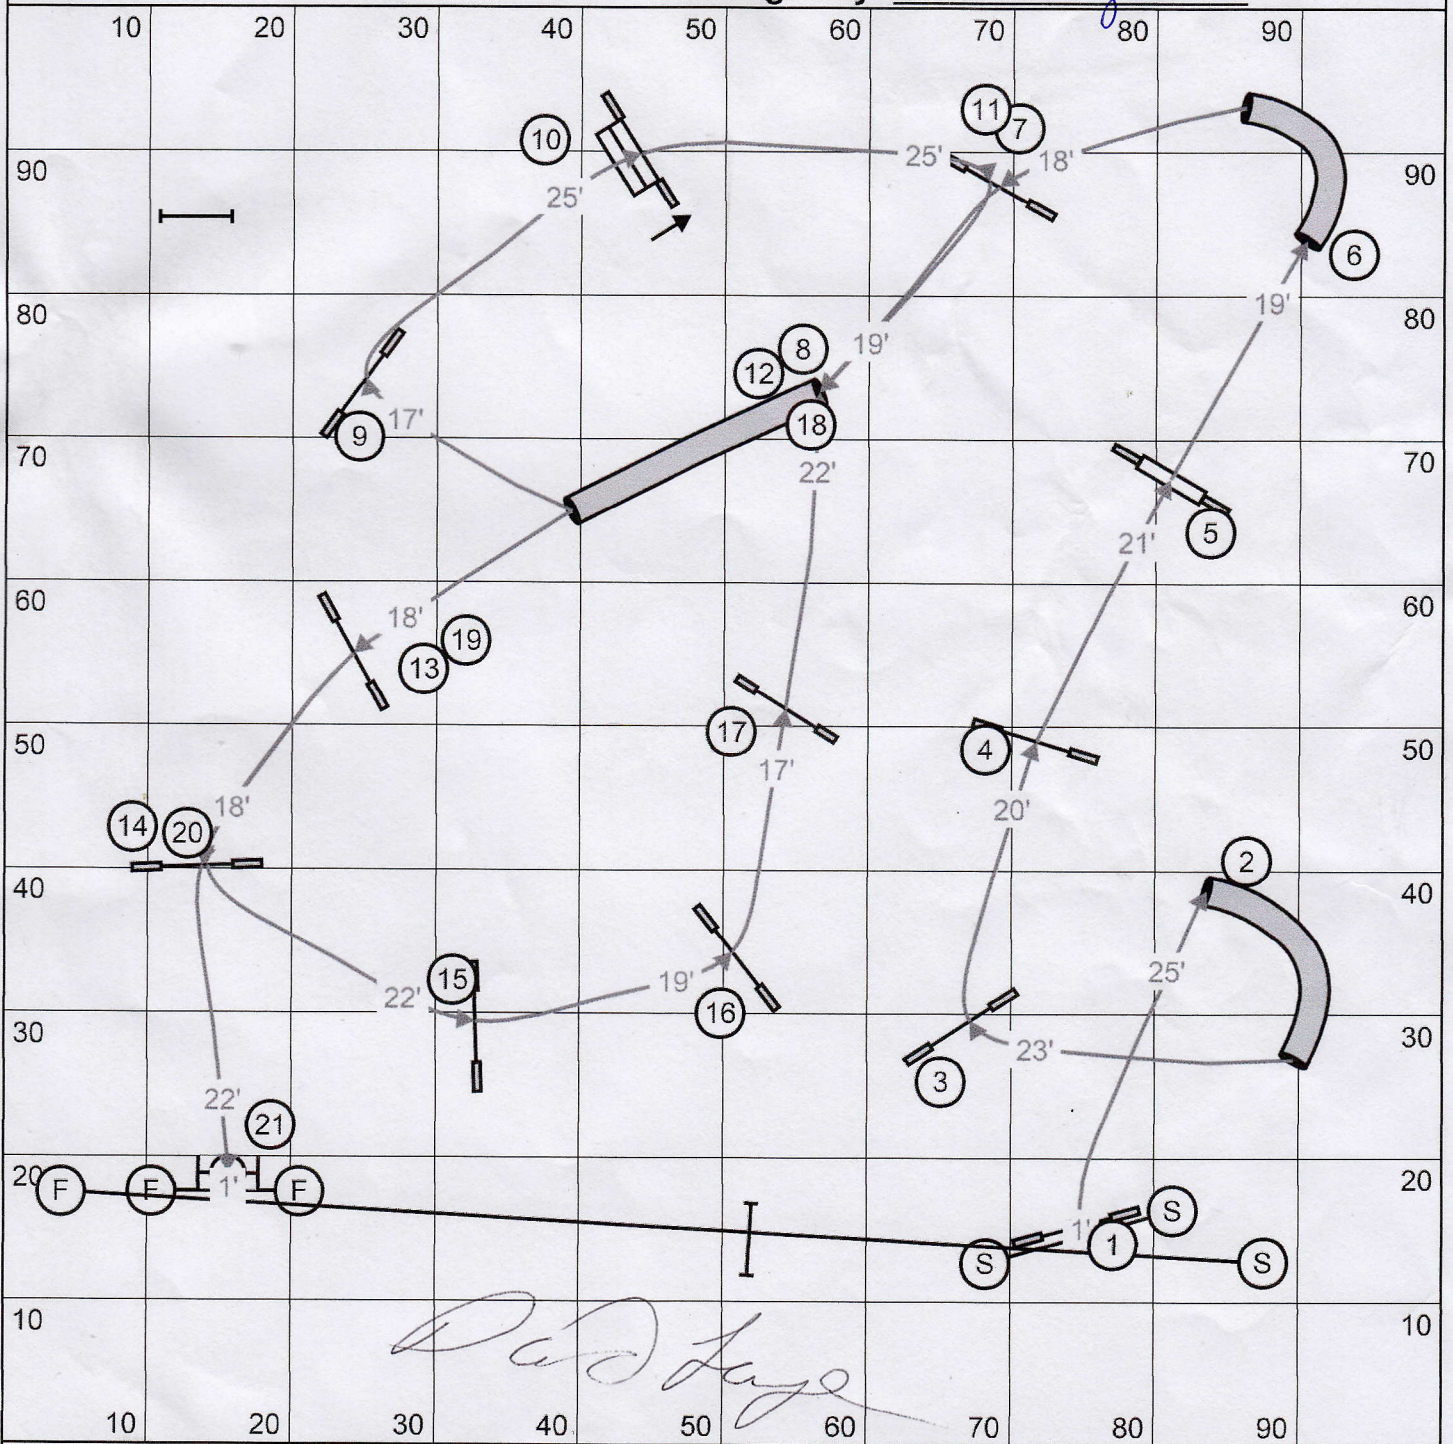

MAX Course time 128

REGIONALS STANDARD - Designed by Sherry Taylor **Judged by** *Sherry Taylor* ~ 178 yards

Actual yards

193

62

Open @ 3.1
20R 24R 16S 20S

67

Medium @ 2.9
12R 16R 8S 12S

Regional Jumpers

Designed by Sharon Ransom

Judged by: Dave Langer

Est. Yds: 168 Actual: 176 Med = 3.7 yps Open = 4.1 yps

Mini (Med + 5) = 53

Mini Vets = 64

Medium = 48

Med Vets = 58

Open = 43

Open Vets = 52

Regionals Gamblers

Judged by: Dave Hansen
 Designer: Tracey Mallinson

Opening 40 seconds

Closing:

21 sec Open Reg/Spec

23 sec Med Reg/Spec.

25 sec Mini Reg/Spec

25 sec Open Vets

28 sec Med Vets

30 sec Mini Vets

Regional Gamblers

Designed by: David Langen

Judged by: *Tracy Mallinson*